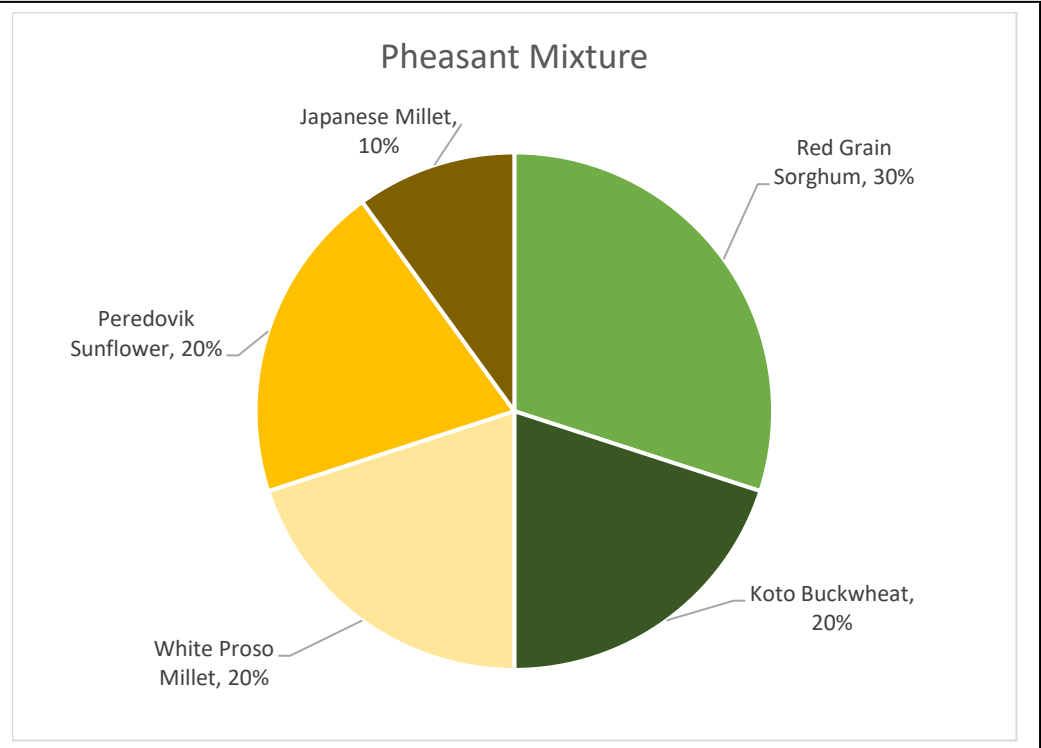

Pheasant Mixture

Pheasant Mixture: We're proud of our uniquely crafted Pheasant Mixture, a blend of seeds designed to create the ideal habitat for pheasants and other wildlife. Leading the mix at 30% is Red Grain Sorghum, a plant characterized by its hearty structure and seeds, providing excellent cover and food. The mix includes 20% Koto Buckwheat, a highly nutritious and fast-growing plant favored by wildlife, paired with 20% White Proso Millet, an ideal source of high protein grain. We've also added 20% Peredovik Sunflower, known for its high oil content seeds which are a particular favorite of birds, alongside 10% Japanese Millet, a plant that thrives in wetter soils, adding diversity to the mix. Together, our Pheasant Mixture ensures a blend of food, cover, and habitat diversity for a thriving population.

Mixture:

30% Red Grain Sorghum

20% Koto Buckwheat

20% White Proso Millet

20% Peredovik Sunflower

10% Japanese Millet

Recommended Seeding Rate

Broadcast