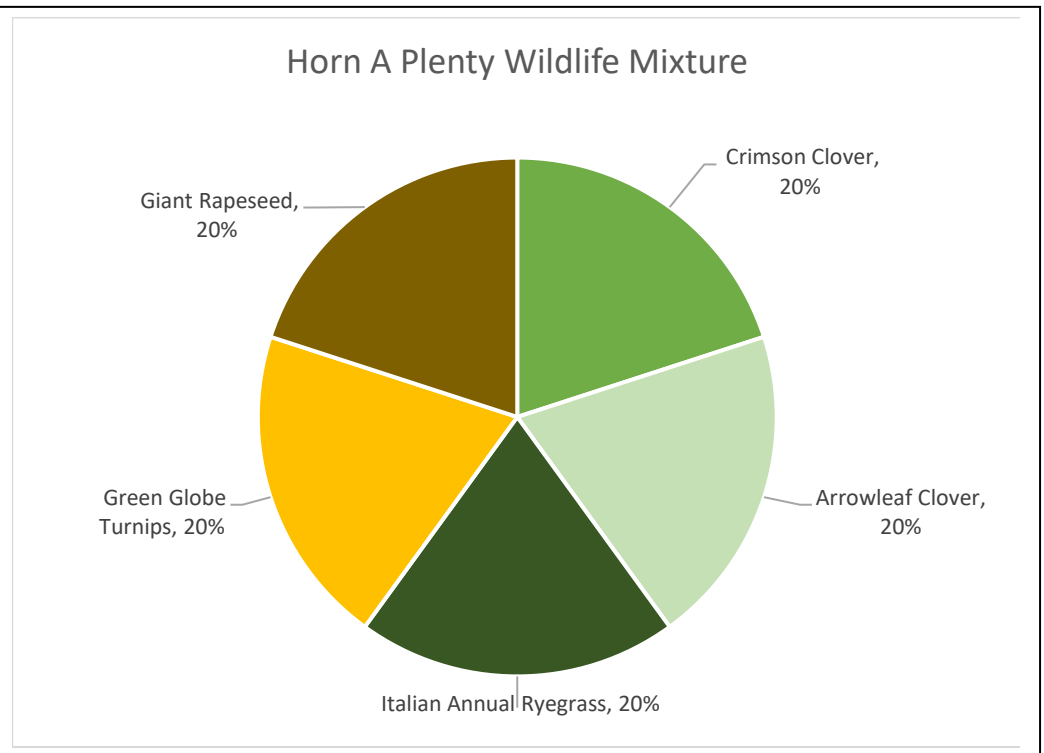

# Horn A Plenty Wildlife Mixture

**Horn A Plenty Wildlife Mixture:** A great mixture for wildlife. This mixture combines carefully selected seeds to provide an abundant and diverse habitat for wildlife. With 20% Crimson Clover and 20% Arrowleaf Clover, this blend ensures a rich and reliable source of high-quality forage, packed with essential nutrients. The inclusion of Italian Annual Ryegrass contributes to the lushness and durability of the vegetation, providing a dense cover and a thriving ecosystem for wildlife. Green Globe Turnips and Giant Rapeseed add variety to the mix, offering a food source that attracts a wide range of wildlife, from deer to game birds. Horn A Plenty not only satisfies the hunger of wildlife but also supports soil health and fertility, making it an excellent choice for customers seeking to create an enticing and sustainable wildlife habitat.

## Mixture:

20% Crimson Clover

20% Arrowleaf Clover

20% Italian Annual Ryegrass

20% Green Globe Turnips

20% Giant Rapeseed