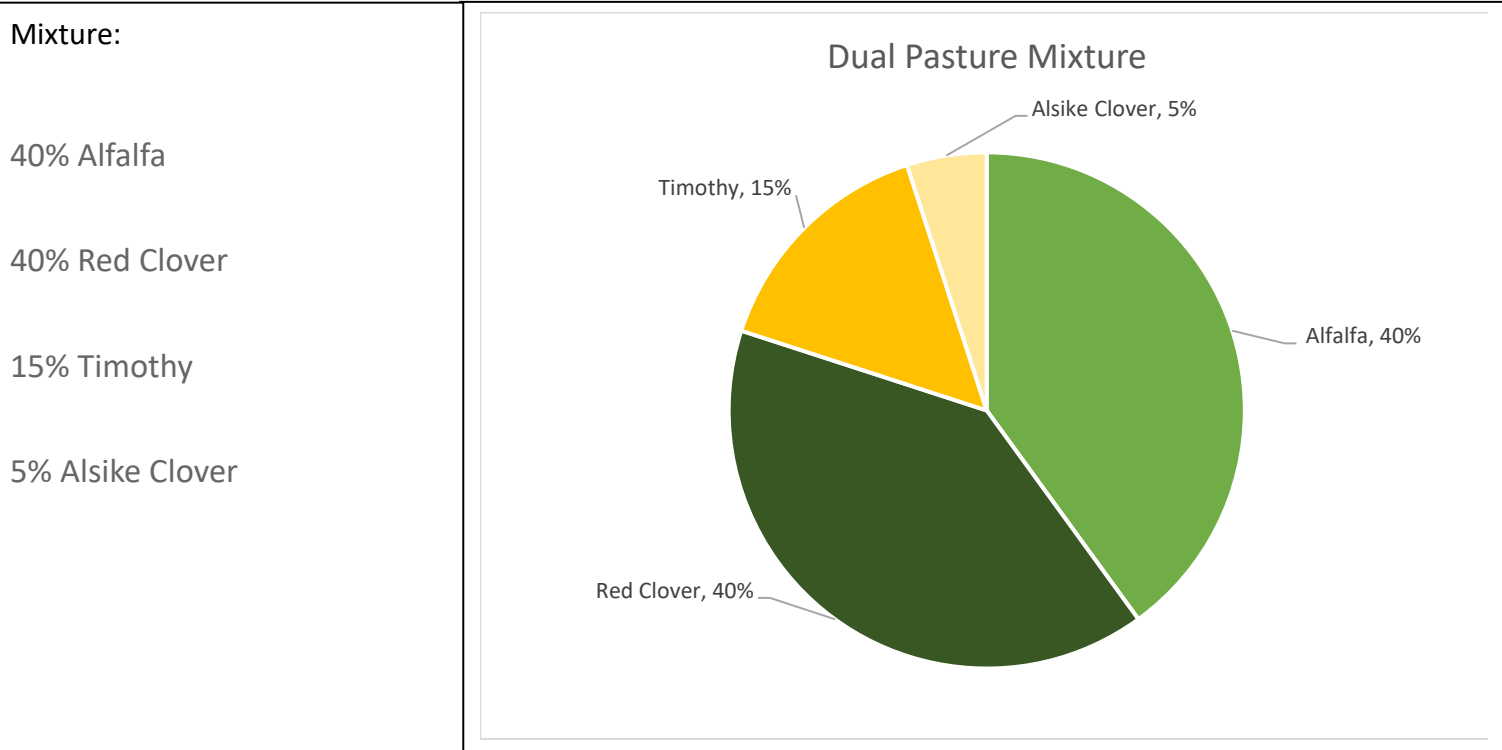

# Dual Pasture Mixture

**Dual Pasture Mixture:** Introducing our Dual Pasture Mixture, crafted to optimize livestock nutrition and pasture productivity. This blend combines the richness of 40% Alfalfa and 40% Red Clover, ensuring a diverse and balanced forage base. The addition of 15% Timothy enhances the overall palatability and digestibility, while the 5% Alsike Clover provides excellent nitrogen fixation capabilities. This mixture offers a winning combination of high protein content, improved forage quality, and sustainable soil enrichment. Cultivate a healthy forage ecosystem with our expertly balanced seed blend, tailored to maximize the nutritional benefits for your livestock and optimize overall agricultural productivity.

## Recommended Seeding Rate

Broadcast	Drilled
<ul style="list-style-type: none"><li>20-25 lbs per acre</li></ul>	<ul style="list-style-type: none"><li>15-20 lbs per acre</li></ul>

**Contact Us:**  
<https://rjhuntseed.com/>  
13471 County Rd 101 | Wadena, MN 56482  
(866) 631-4190 | sales@rjhuntseed.com