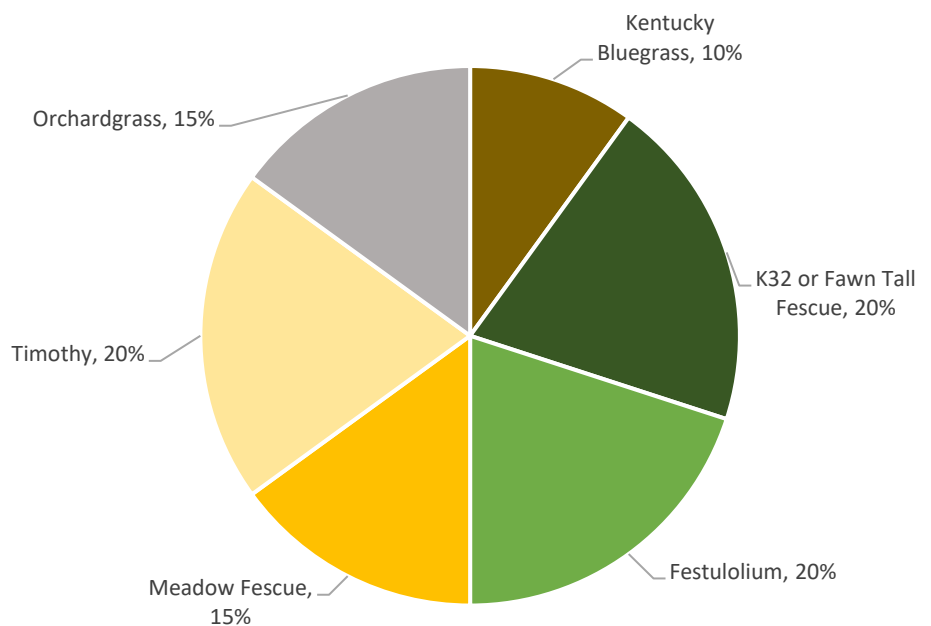

All Grass Horse Mixture

All Grass Horse Mixture: A premium blend specifically designed to meet dietary and grazing needs. This carefully curated mixture combines 10% Kentucky Bluegrass for its exceptional palatability and durability, along with 20% K32 or Fawn Tall Fescue, known for its deep root system and ability to withstand heavy grazing. The inclusion of 20% Festulolium adds a high-quality forage component, while 15% Meadow Fescue contributes to the overall forage resilience. Additionally, the blend features 20% Timothy, a staple grass known for its high fiber content, and 15% Orchardgrass, which offers excellent nutritional value and regrowth capabilities. The All Grass Horse Mixture provides a balanced and nutritious grazing experience, promoting healthy digestion, and sustained energy.

Mixture:

- 10% Kentucky Bluegrass
- 20% K32 or Fawn Tall Fescue
- 20% Festulolium
- 15% Meadow Fescue
- 20% Timothy
- 15% Orchardgrass

All Grass Horse Mixture

Recommended Seeding Rate

Broadcast

- 25-30 lbs per acre