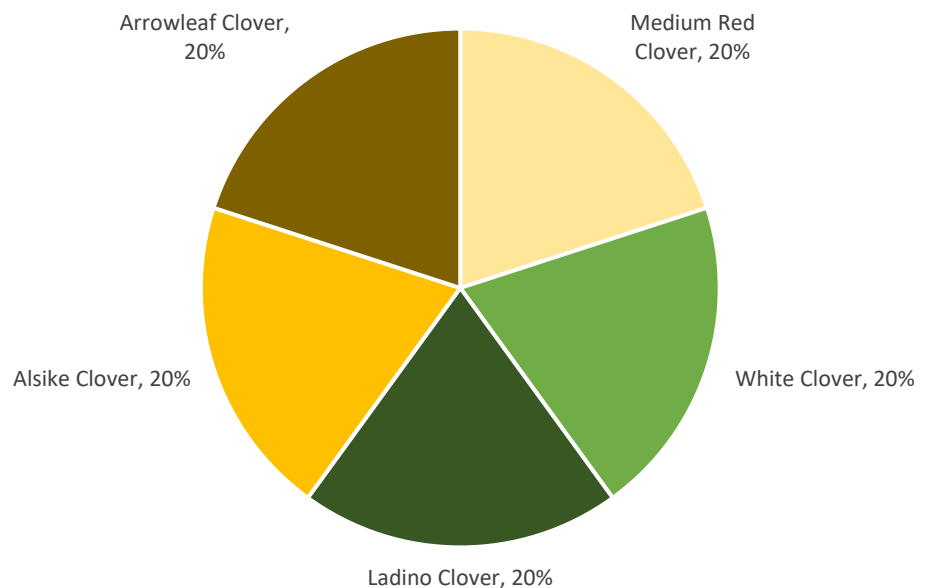

# All Clover Wildlife Mixture

**All Clover Wildlife Mixture:** Our unique All Clover Mixture, a formulated blend of seeds to bring life and variety to your food plot. The mixture is carefully composed of 20% Medium Red Clover, known for its excellent soil-enriching properties and vibrant color. Similarly, we've incorporated 20% White Clover, loved for its hardiness and ability to attract pollinators, along with 20% Ladino Clover, a high-yielding variant that provides rich and nourishing forage. To add diversity, we've included 20% Alsike Clover, a versatile species that thrives in challenging soil conditions, and 20% Arrowleaf Clover, renowned for its longevity and beneficial properties for soil health. Our All Clover Mixture makes a visually appealing and sustainable blend of clovers, each selected for their unique characteristics.

## Mixture:

20% Medium Red Clover

20% White Clover

20% Ladino Clover

20% Alsike Clover

20% Arrowleaf Clover

## All Clover Wildlife Mixture